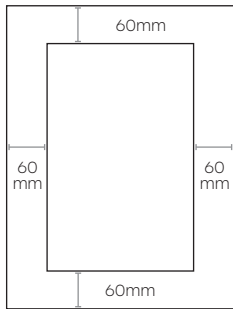

Glass Frames

Each glass frame is rebated to allow for glass to be fitted.

Single Frame

Colonial Style
4, 6, 8 or 12 Windows

Drawers

Individual Drawers

Drawer Bank
Cut from a Single Door

Bar Panels

Up to 5 profiles per panel.

Optional
Extra
Bottom Rail

Pantry Doors

Standard Chair Rail is 60mm
Double Chair Rail available (120mm)

Microwave Surrounds

Roller Shutter Door Surround Panel

125mm minimum internal height and width.
Carcass side thickness - 40mm suits handle on roller shutter.