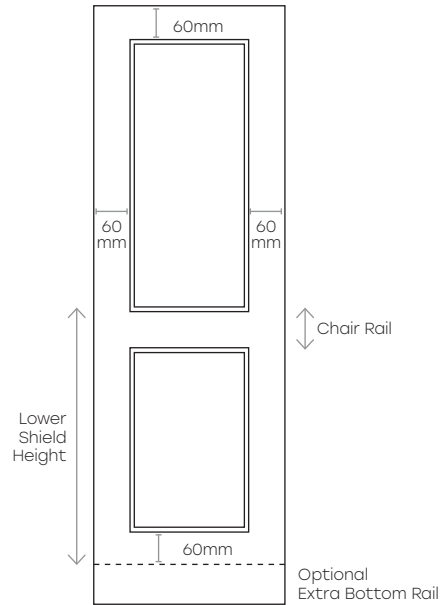

Glass Frames

Each glass frame is rebated to allow for glass to be fitted.

Single Frame

Colonial Style
4, 6, 8 or 12 Windows

Drawers

Individual Drawers

Drawer Bank
Cut from a Single Door

Bar Panels

Up to 5 profiles per panel.

Optional
Extra
Bottom Rail

Pantry Doors

Standard Chair Rail is 60mm
Double Chair Rail available (120mm)

Microwave Surrounds

Roller Shutter Door Surround Panel

125mm minimum internal height and width.
Carcass side thickness - 40mm suits handle on roller shutter.