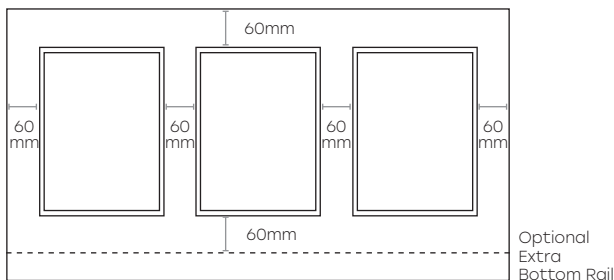

Glass Frames

Each glass frame is rebated to allow for glass to be fitted.

Single Frame

Colonial Style
4, 6, 8 or 12 Windows

Drawers

Individual Drawers

Drawer Bank
Cut from a Single Door

Bar Panels

Up to 5 profiles per panel.

Optional
Extra
Bottom Rail

Pantry Doors

Standard Chair Rail is 60mm
Double Chair Rail available (120mm)

Microwave Surrounds

Roller Shutter Door Surround Panel

125mm minimum internal height and width.
Carcass side thickness - 40mm suits handle on roller shutter.