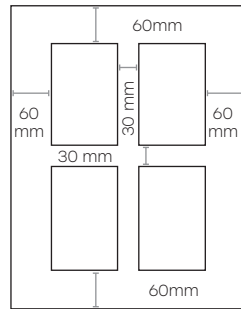

Glass Frames

Each glass frame is rebated to allow for glass to be fitted.

Single Frame

Colonial Style
4, 6, 8 or 12 Windows

Drawers

Individual Drawers

Drawer Bank
Cut from a Single Door

Bar Panels

Up to 5 profiles per panel.

Optional
Extra
Bottom Rail

Pantry Doors

Standard Chair Rail is 60mm
Double Chair Rail available (120mm)

Microwave Surrounds

Roller Shutter Door Surround Panel

125mm minimum internal height and width.
Carcass side thickness - 40mm suits handle on roller shutter.