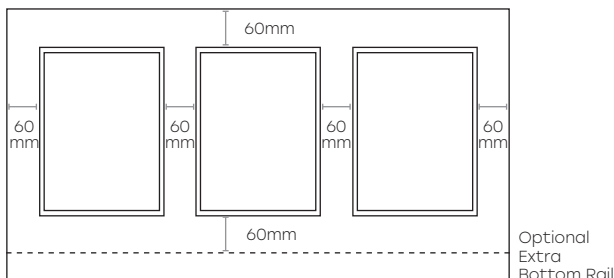

Standard thickness is 18mm. Thicknesses up to 25mm can also be done, POA.

Minimum sizing relates to minimum individual panel size based on rail width of door style.

Sizing can be smaller for individual drawers depending on heights and drawer configuration.
Refer to next page for more detail.

Up to 5 profiles per panel.

Pantry Doors

Standard Chair Rail is 60mm
Double Chair Rail available (120mm)

Microwave Surrounds

Roller Shutter Door Surround Panel

125mm minimum internal height and width.
Carcase side thickness - 40mm suits handle on roller shutter.