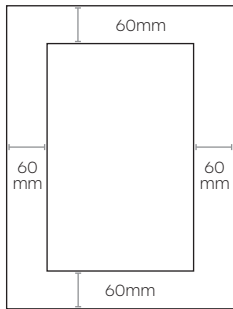

Glass Frames

Each glass frame is rebated to allow for glass to be fitted.

Single Frame