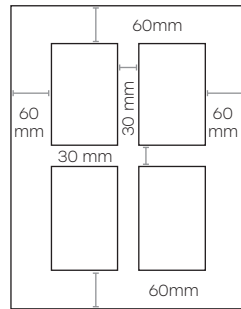

Colonial Style
4, 6, 8 or 12 Windows

Drawers