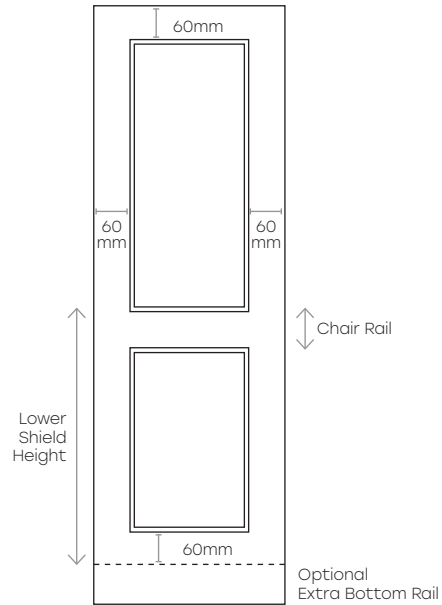

Standard thickness is 18mm. Thicknesses up to 25mm can also be done, POA.

Minimum sizing relates to minimum individual panel size based on rail width of door style.

Sizing can be smaller for individual drawers depending on heights and drawer configuration.
Refer to next page for more detail.

Up to 5 profiles per panel.

Pantry Doors

Standard Chair Rail is 60mm
Double Chair Rail available (120mm)

Microwave Surrounds

Roller Shutter Door Surround Panel

125mm minimum internal height and width.
Carcase side thickness - 40mm suits handle on roller shutter.