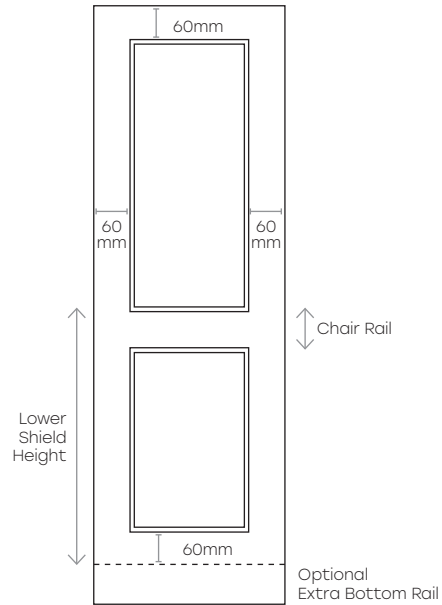

Standard thickness is 18mm. Thicknesses up to 25mm can also be done, POA.

Minimum sizing relates to minimum individual panel size based on rail width of door style.

Sizing can be smaller for individual drawers depending on heights and drawer configuration.

## Pantry Doors

Standard Chair Rail is 60mm  
Double Chair Rail available (120mm)