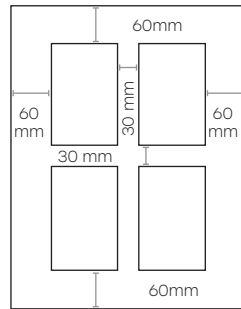

**Colonial Style
4, 6, 8 or 12 Windows**

Drawers