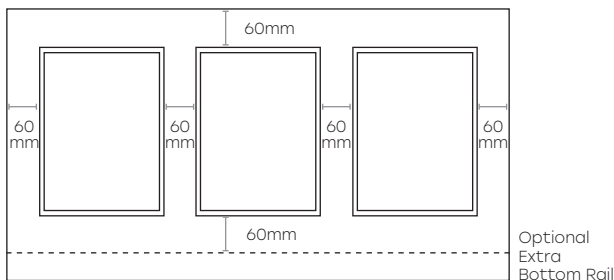

Standard thickness is 18mm. Thicknesses up to 25mm can also be done, POA.

Minimum sizing relates to minimum individual panel size based on rail width of door style.

Sizing can be smaller for individual drawers depending on heights and drawer configuration.

## Pantry Doors

Standard Chair Rail is 60mm  
Double Chair Rail available (120mm)

## Roller Shutter Door Surround Panel

125mm minimum internal height and width.  
Carcase side thickness - 40mm suits handle on roller shutter.

*Roller shutter not supplied, only the surround.*