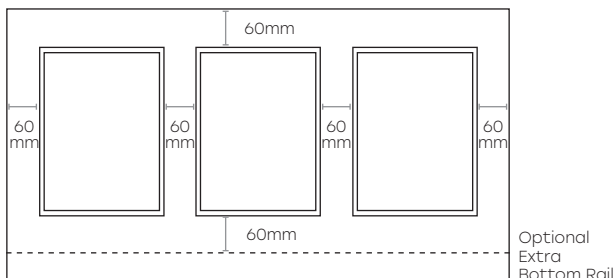

Bar Panels

Up to 5 profiles per panel.

Optional
Extra
Bottom Rail