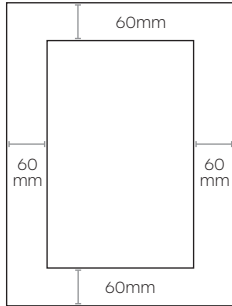

Glass Frames

Each glass frame is rebated to allow for glass to be fitted.

Single Frame