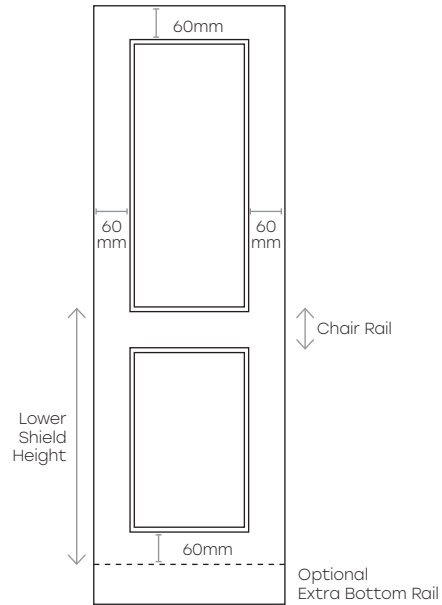

Standard thickness is 18mm. Thicknesses up to 25mm can also be done, POA.

Minimum sizing relates to minimum individual panel size based on rail width of door style.  
Sizing can be smaller for individual drawers depending on heights and drawer configuration.  
Refer to next page for more detail.

## Bar Panels

Up to 5 profiles per panel.

Optional  
Extra  
Bottom Rail

## Pantry Doors

Standard Chair Rail is 60mm

Double Chair Rail available (120mm)