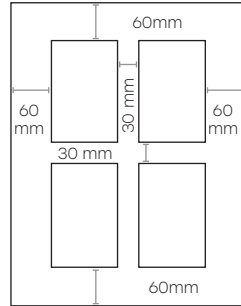

Colonial Style
4, 6, 8 or 12 Windows

Drawers