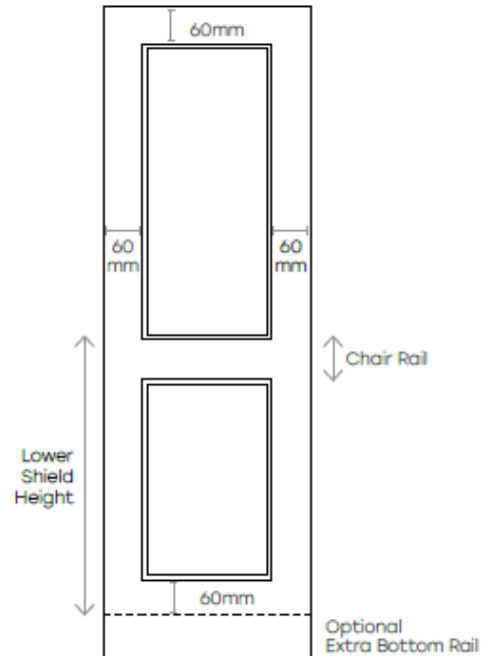

Standard thickness is 18mm. Thickness up to 25mm can also be done, POA.

Minimum sizing relates to minimum individual panel size based on rail width of door style. Sizing can be smaller for individual drawers depending on heights and draw configuration. Refer to next page for more details.

### Bar Panels

Up to 5 profiles per panel.

Optional  
Extra  
Bottom Rail

### Pantry Doors

Standard Chair Rail is 60mm.  
Double Chair Rail available (120mm)