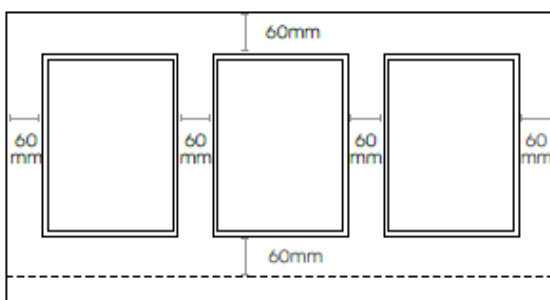

Bar Panels

Up to 5 profiles per panel.

Optional
Extra
Bottom Rail