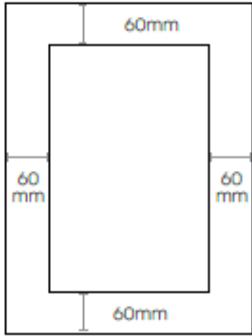

Glass Frames

Each glass frame is rebated to allow for glass to be fitted.

Single Frame