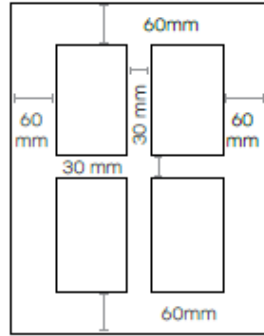

Colonial Style
4, 6, 8 or 12 Windows

Drawers